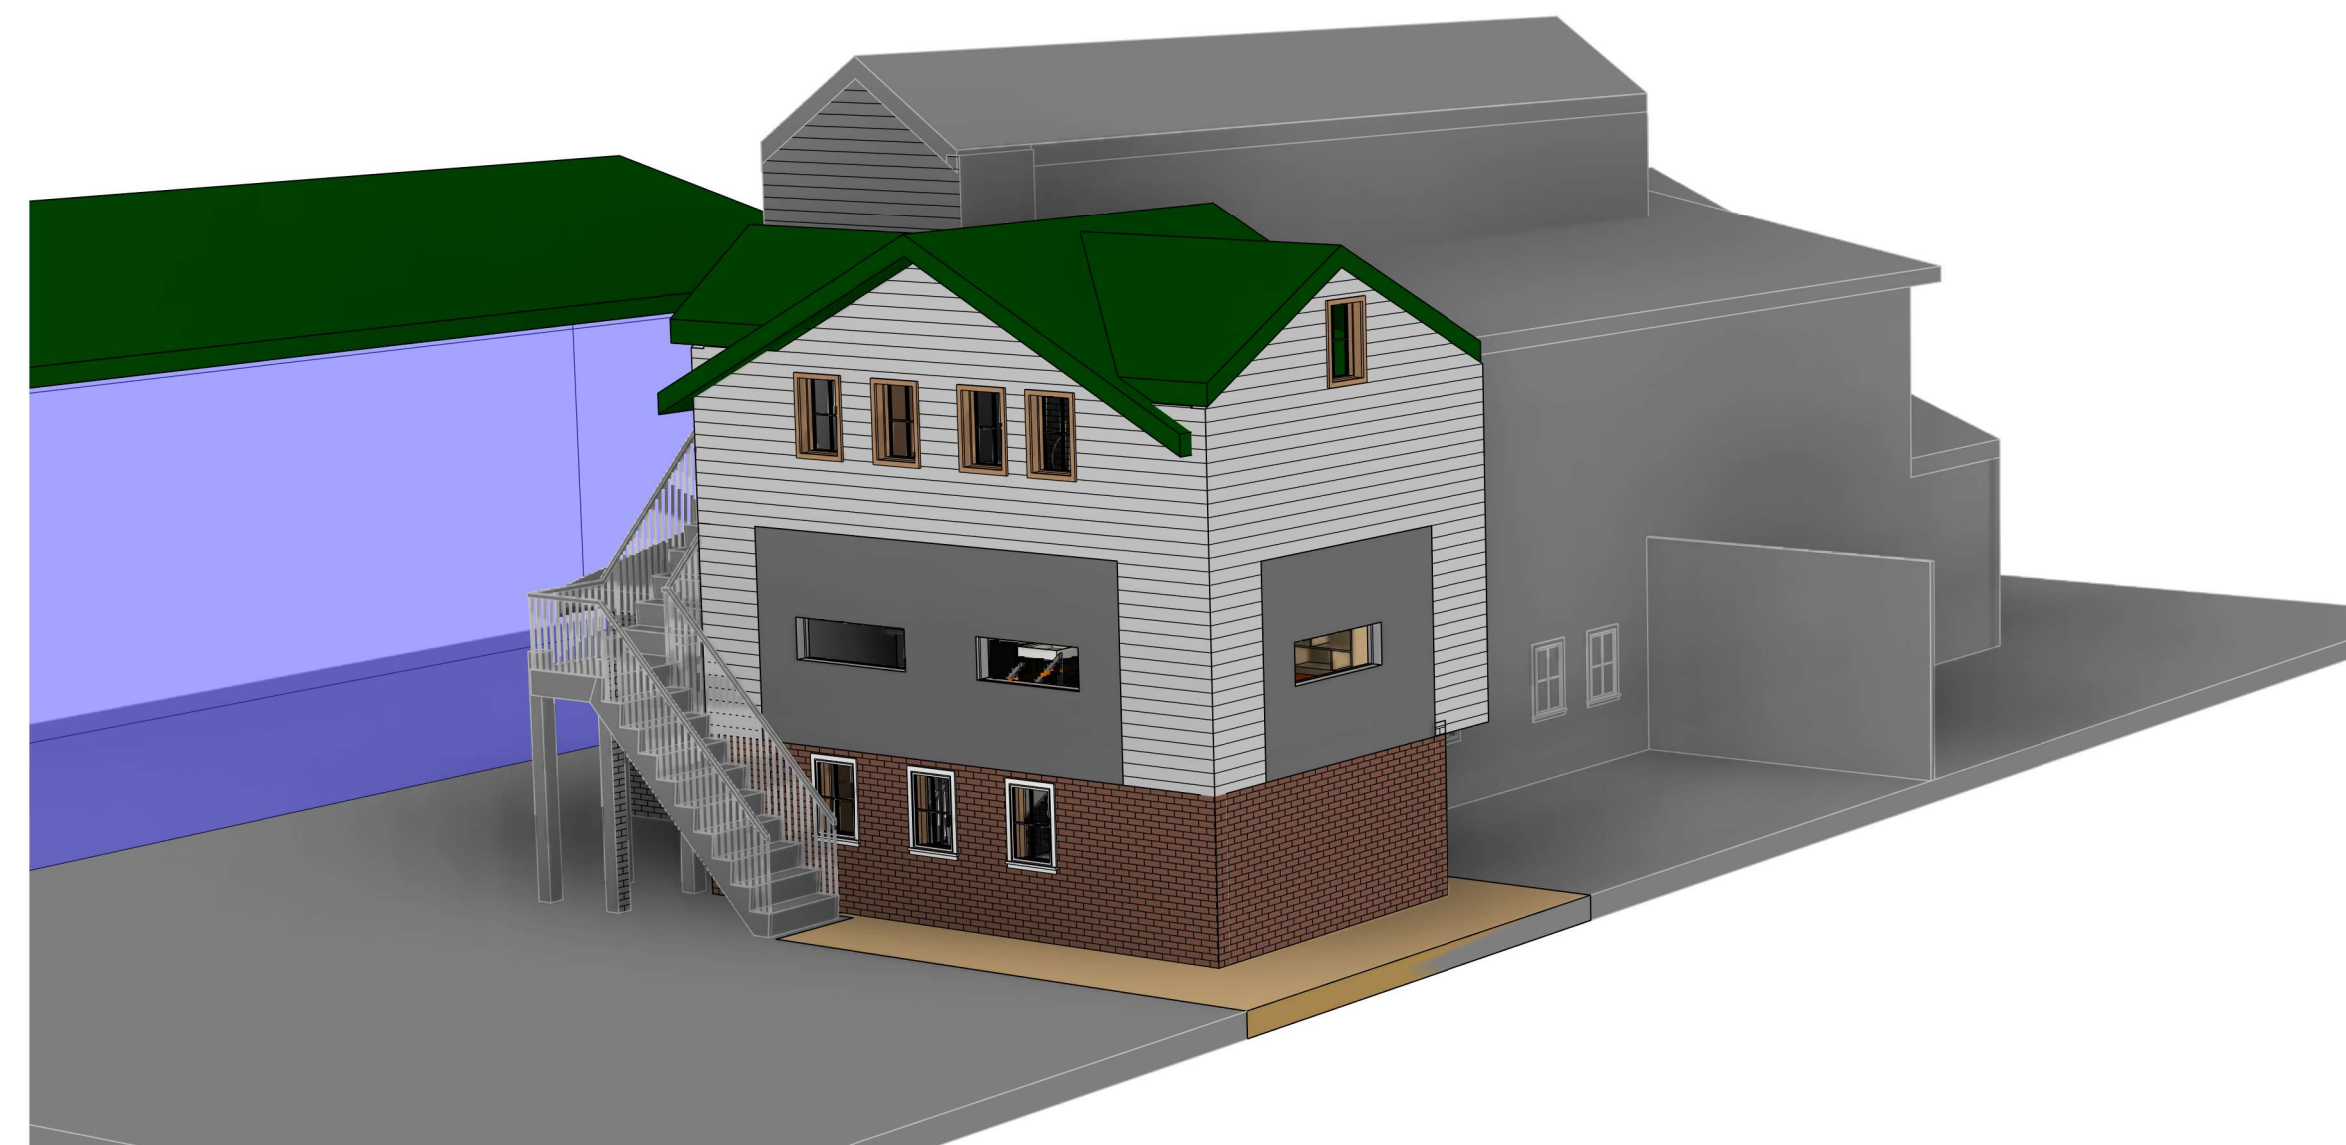

WRRC ROOM ADDITION 145 BEECH ST STRATHROY

RETOUCHE ARCHITECTURE & DESIGN INC.

LOLOA ALKASAWAT, ARCHITECT, OAA,
5899 SHELFORD TERR. MISSISSAUGA, ON

Project Number
ISSUED FOR REVIEW
Rev.

202512
2026-04-28

Retouche
Architecture & Design