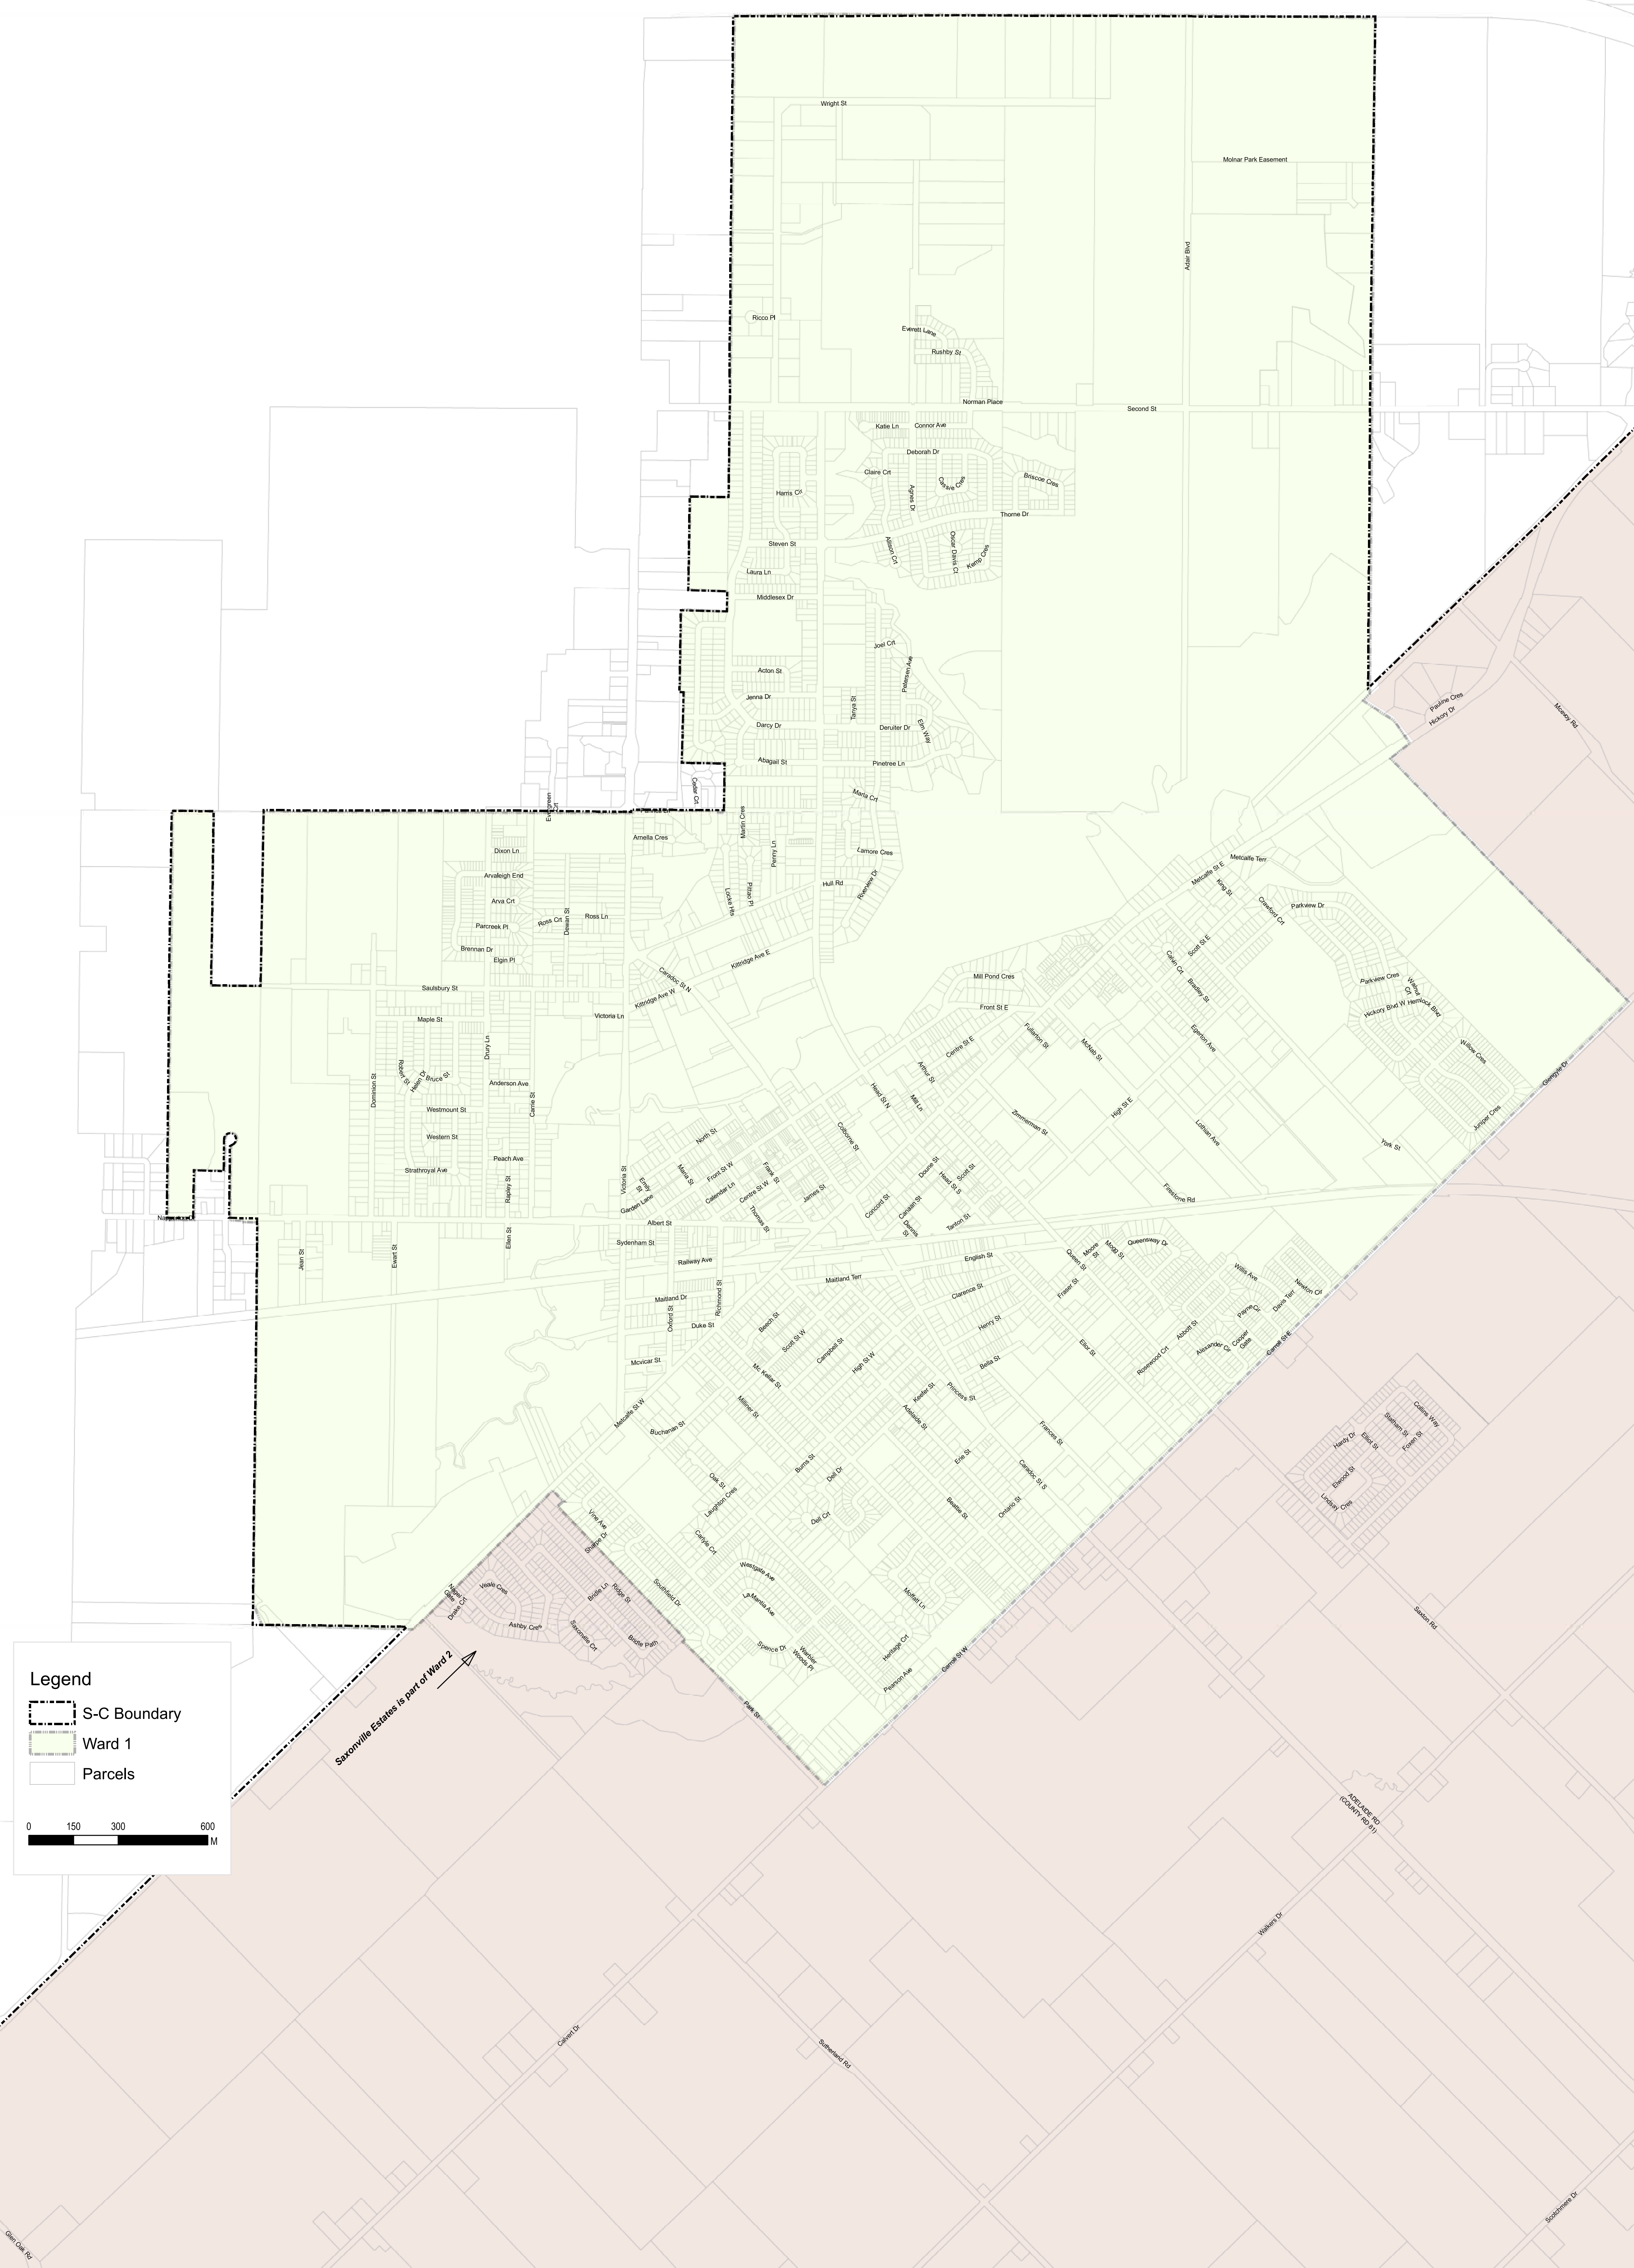

MUNICIPALITY OF STRATHROY-CARADOC

Municipal Election Boundary: Ward 1

Legend

-  S-C Boundary
-  Ward 1
-  Parcels

Saxonville Estates is part of Ward 2

Oliver Ave Rd

Saxonia Dr