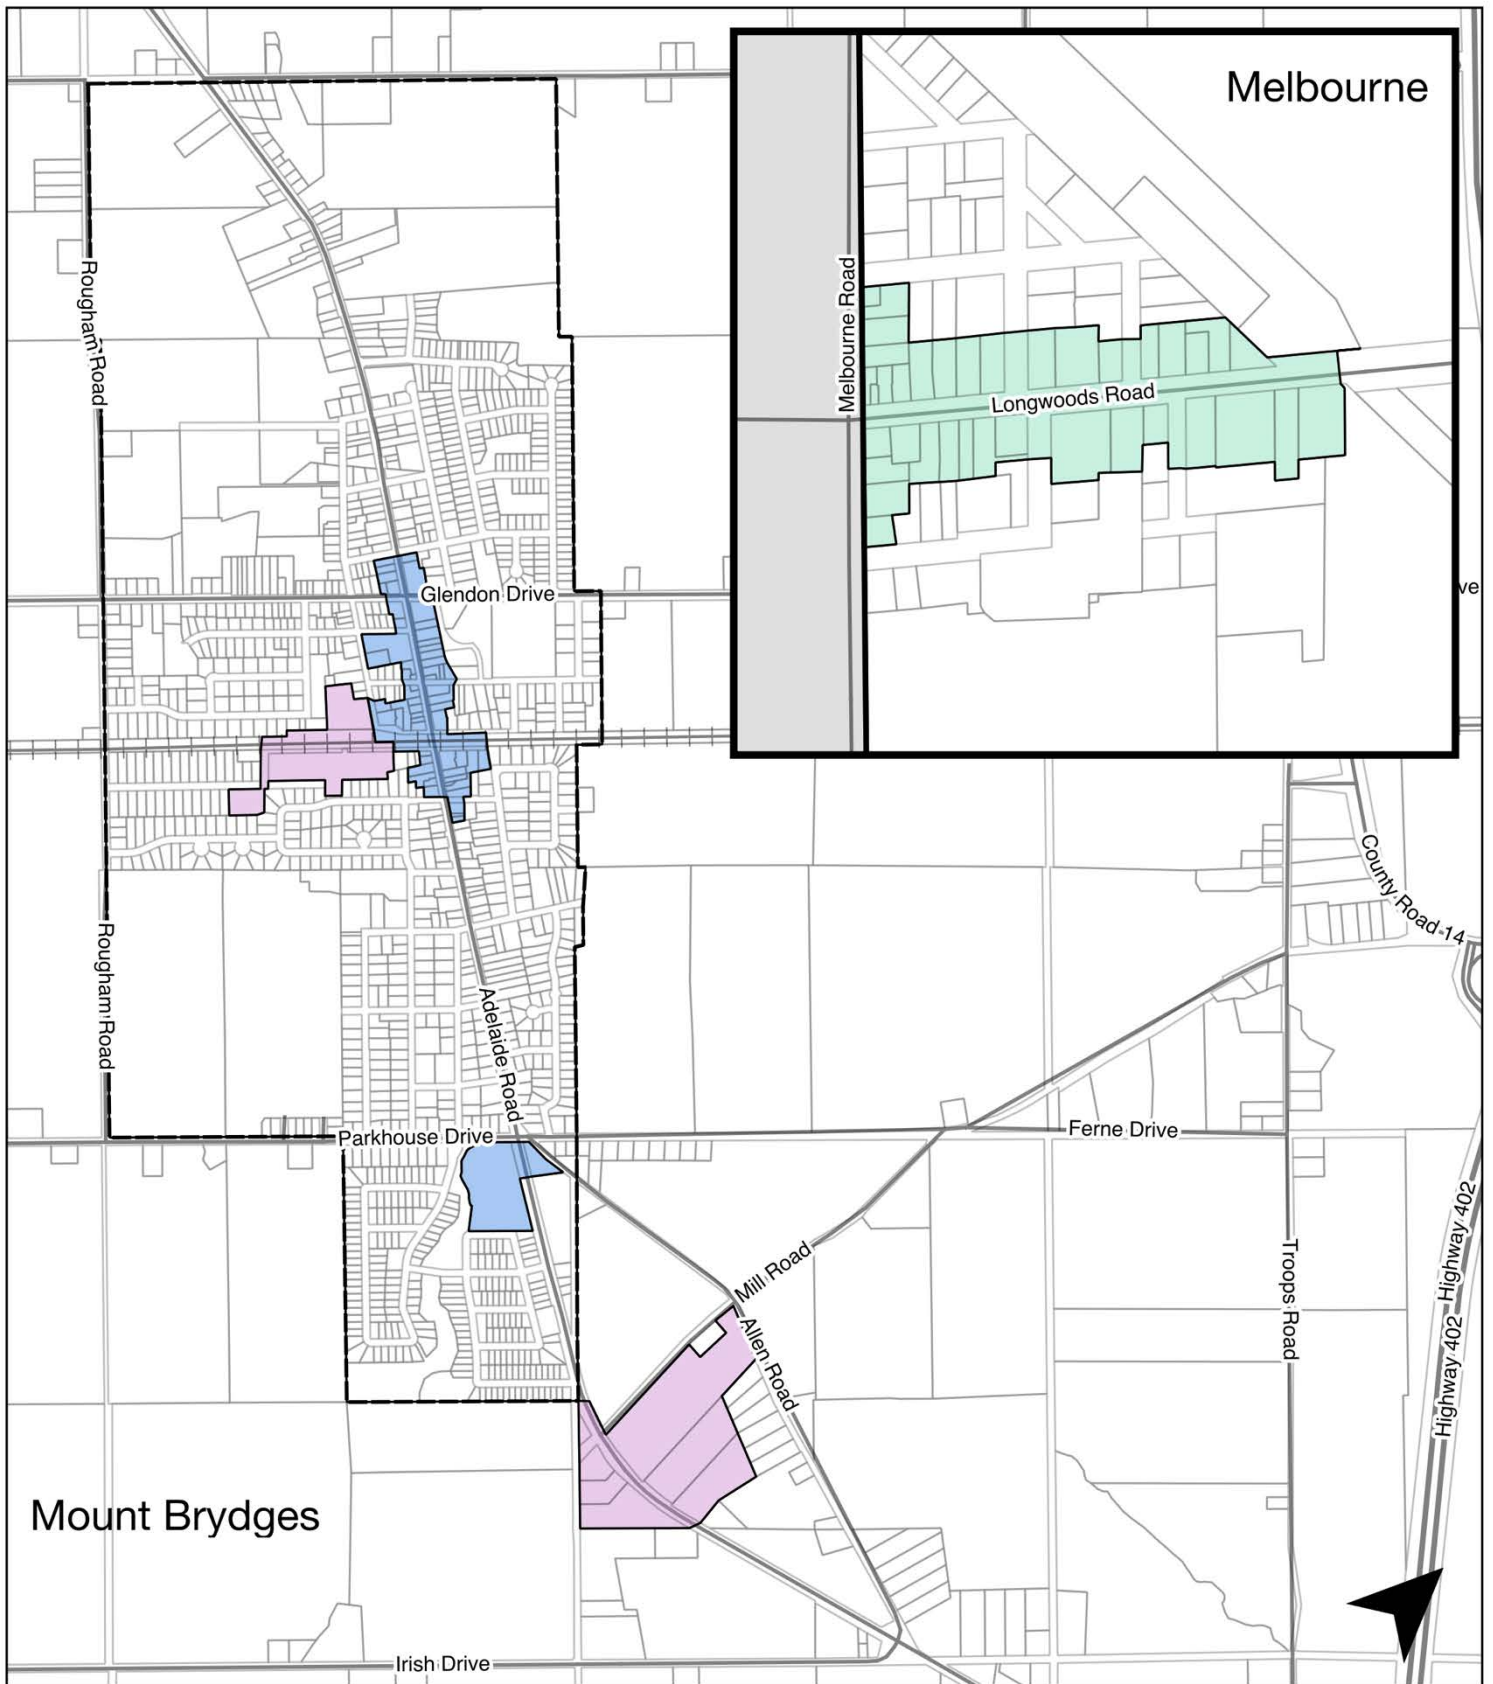

## Strathroy-Caradoc Community Improvement Plan

### Map 1 - Strathroy Incentive Stream Zones

- |   |                          |   |  |
|---|--------------------------|---|--|
|   | Municipal Boundary       |  | Downtown Strathroy                       |
|   | Settlement Area Boundary |  | Caradoc Street South Commercial Corridor |
|  | Industrial Park          |   |  |

Strathroy-Caradoc Community Improvement Plan

**Map 3 - Settlement Area & Rural Area Stream Zones**

-  Municipal Boundary
-  Strathroy & Mount Brydges Settlement Areas
-  Rural Area