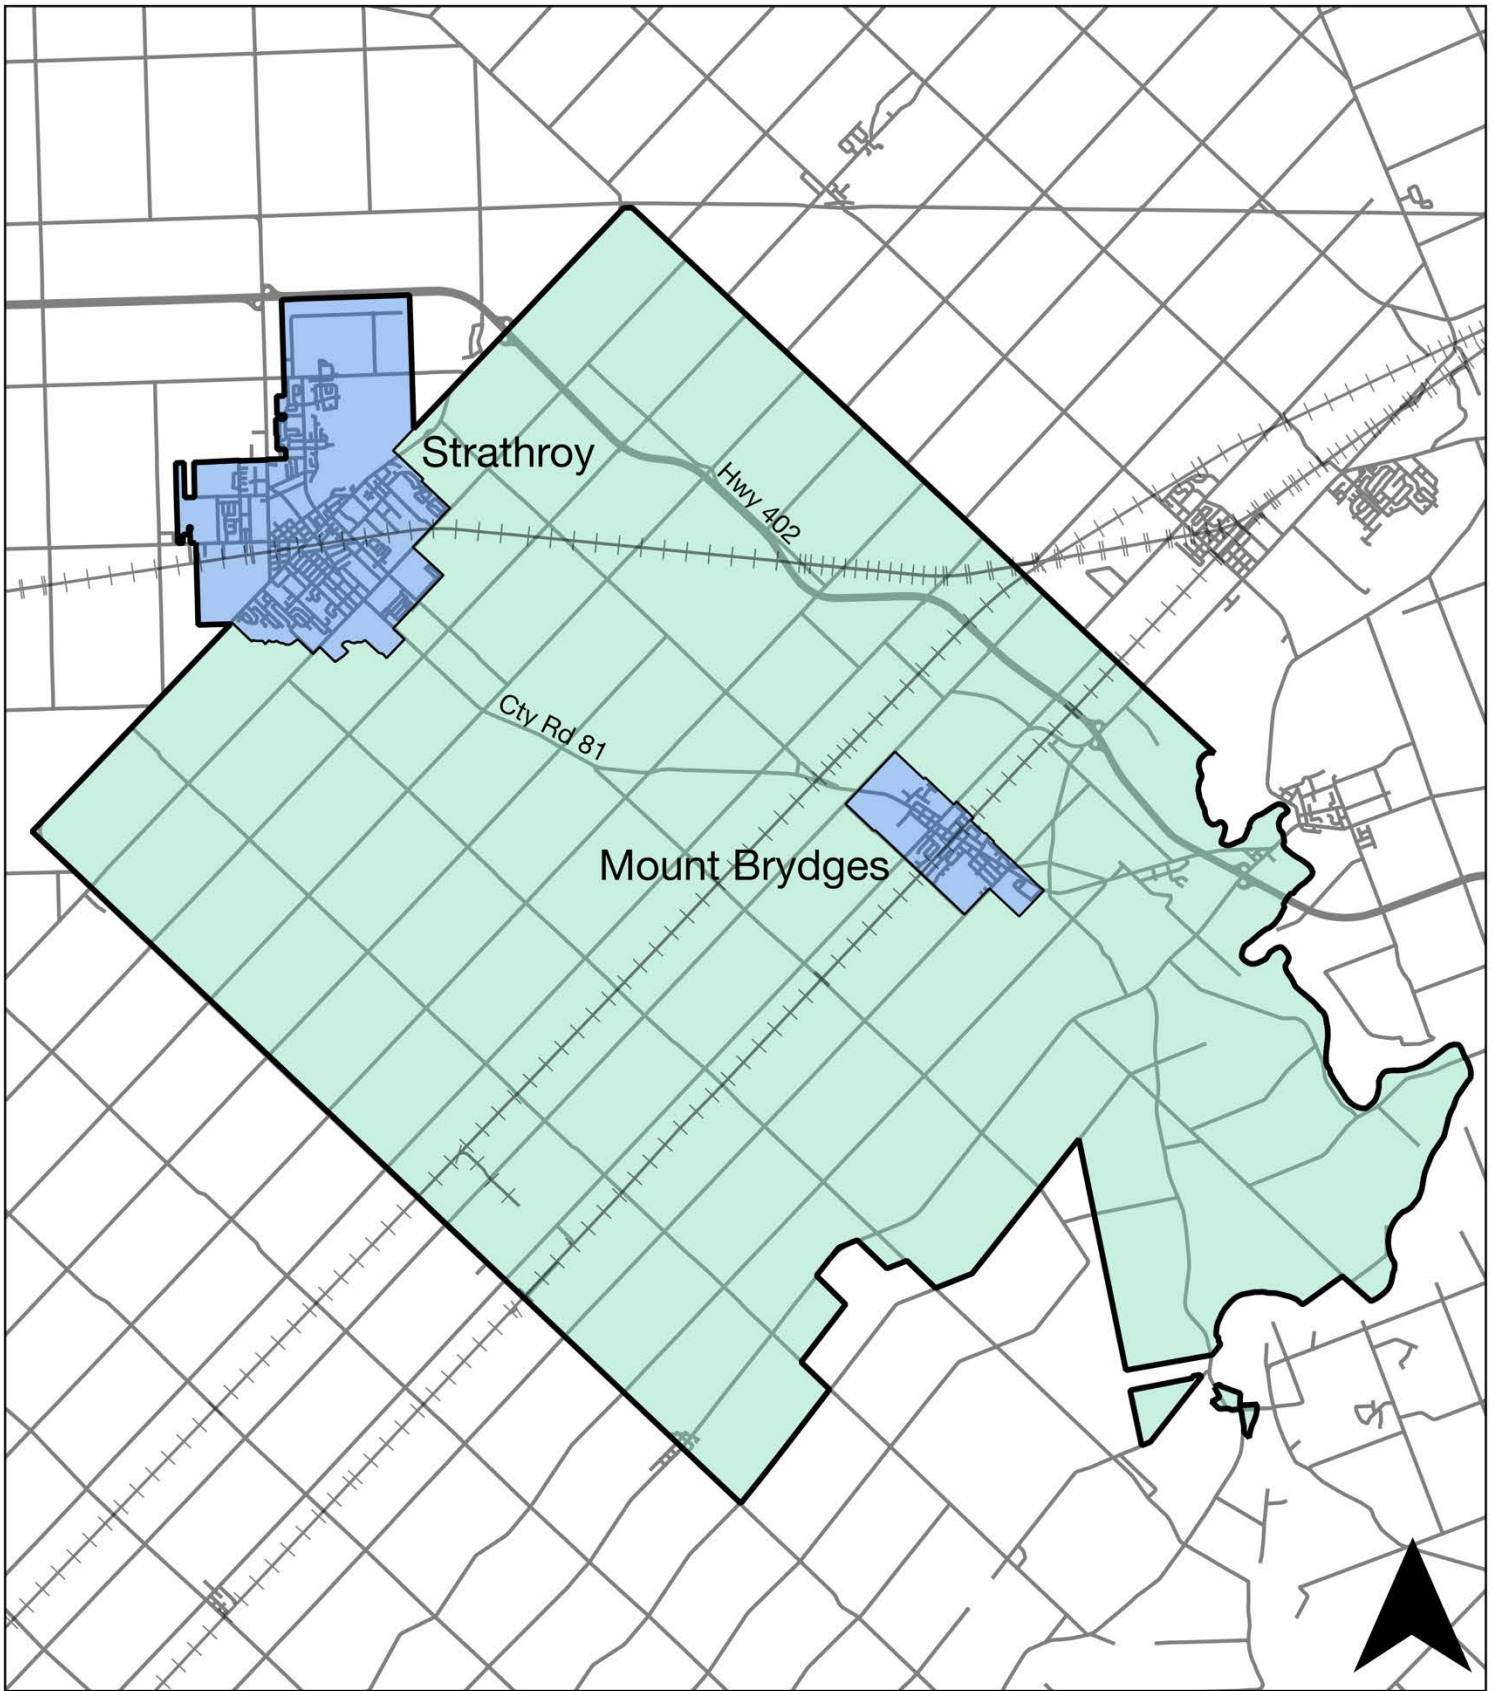

## Strathroy-Caradoc Community Improvement Plan

### Map 1 - Strathroy Incentive Stream Zones

- |   |                          |   |  |
|---|--------------------------|---|--|
|   | Municipal Boundary       |  | Downtown Strathroy                       |
|   | Settlement Area Boundary |  | Caradoc Street South Commercial Corridor |
|  | Industrial Park          |   |  |

### Map 2 - Mount Brydges & Melbourne Incentive Stream Zones

- |   |   |
|---|---|
|  Municipal Boundary       |  Mount Brydges Commercial Core |
|  Settlement Area Boundary |  Mount Brydges Economic Area   |
|   |  Melbourne Commercial Core     |